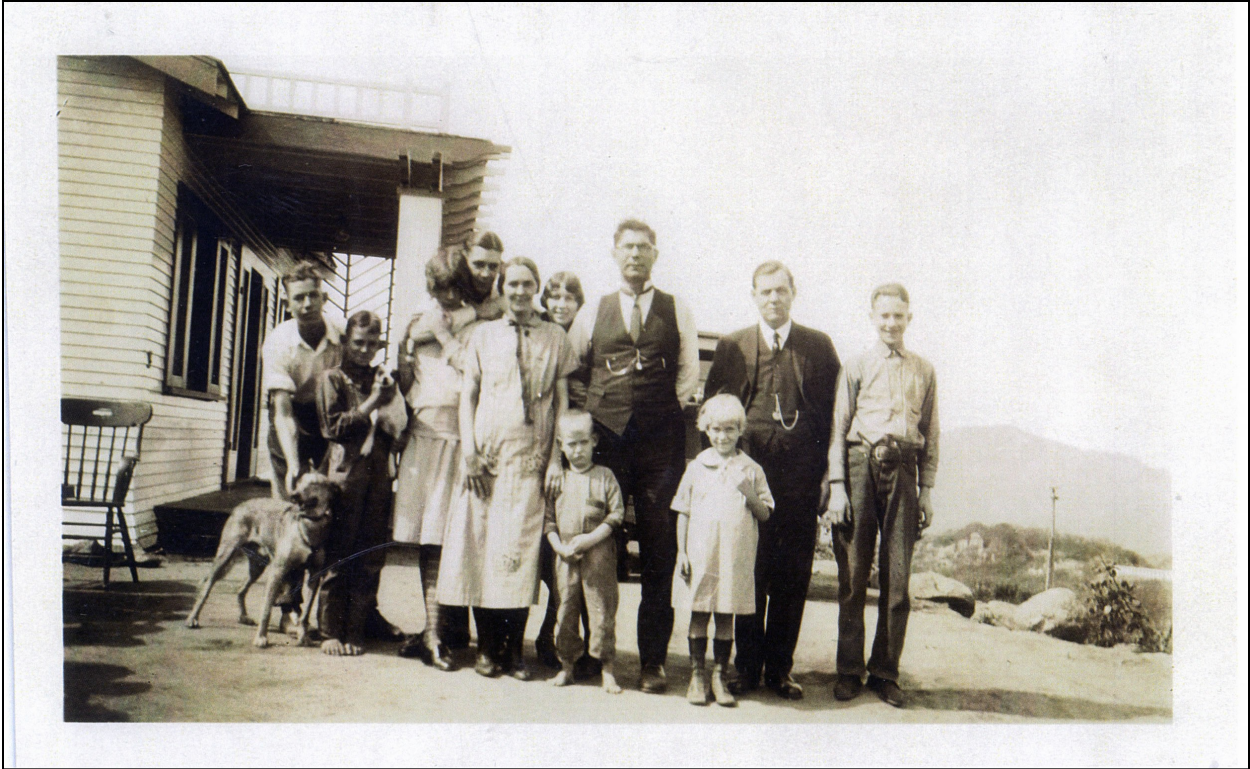

**PHOTOS FROM THE COLLECTION OF
KENNETH C. SCHULTE**

**Claude H.
Schulte**

**Left: With bob-
cat—circa 1926.**

**Right: With
goat—circa 1933**

claude at Alpine

**Henry Schulte, circa 1927
with his Willys Knight Car**

The Schulte Family in Alpine—circa 1925

The Schulte Family on Willows Road—circa 1931

Birdie and Henry Schulte at home on Willows Road—circa 1929

Schulte Ranch on Willows Road—circa 1930

Chicken Brooding Houses on Willows Road—circa 1930

Schulte Family in Alpine—circa 1937